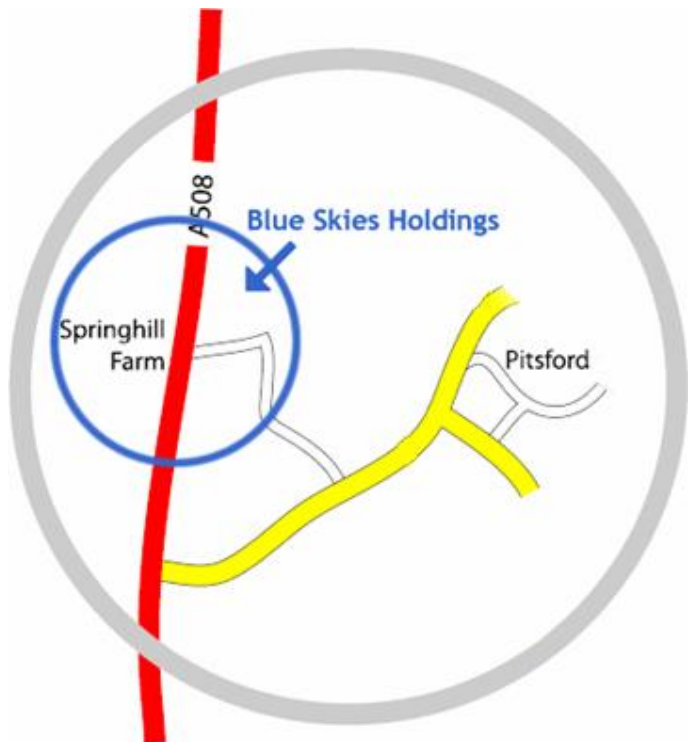

## Directions to Blue Skies Holdings UK Ltd

From Northampton, come on the A508 towards Market Harborough.

From the M1 North, turn off at junction 19, head on to the A14 towards Kettering and then turn right on to the A508 towards Northampton.

On the A508 from Northampton, continue past the turning for Pitsford and then take the next right in to Spring Hill Farm.

On the A508 from Market Harborough, you will pass over a roundabout with a left hand turning for a country park, you then need to continue for approximately one mile before turning left in to Spring Hill Farm.