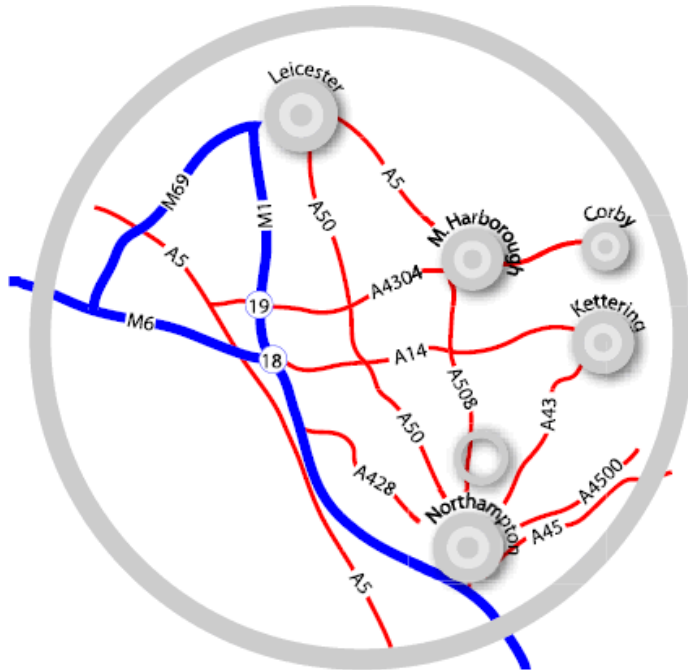

## Directions to Blue Skies Holdings UK Ltd

From Northampton, come on the A508 towards Market Harborough.

From the M1 North, turn off at junction 19, head on to the A14 towards Kettering and then turn right on to the A508 towards Northampton.

On the A508 from Northampton, continue past the turning for Pitsford and then take the next right in to Spring Hill Farm.

On the A508 from Market Harborough, you will pass over a roundabout with a left hand turning for a country park, you then need to continue for approximately one mile before turning left in to Spring Hill Farm.